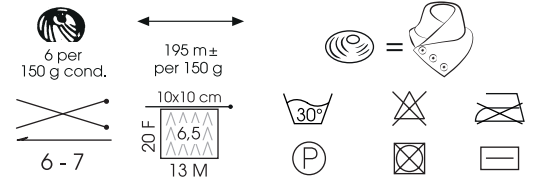

# ABBRACCIO

50% **Microfibr PC**  
Microfiber PC  
35% **Lana Vergine Merino**  
New wool Schurwolle Laine vierge  
15% **Microfibr PA** Microfiber PA

**MONDIAL**  
QUALITY SINCE 1946

640

641

642

643

644