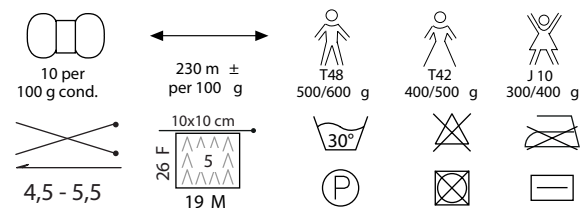

SPRAY

75% Microfibr PA
Microfiber PL
25% Lana Vergine
New Wool Wolle Laine Vierge

425