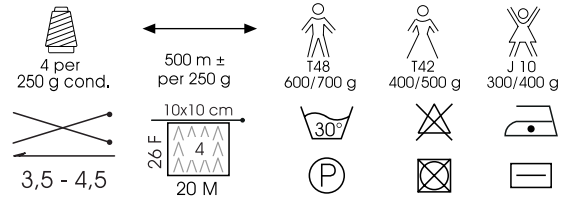

MERINO ARAN

MONDIAL®
QUALITY SINCE 1946

50% Lana Vergine Merino
New Wool Schurwolle Laine Vierge
50% Microfibra PC
Microfiber PC

100 - BIANCO

426 - PANNA

300

400

500